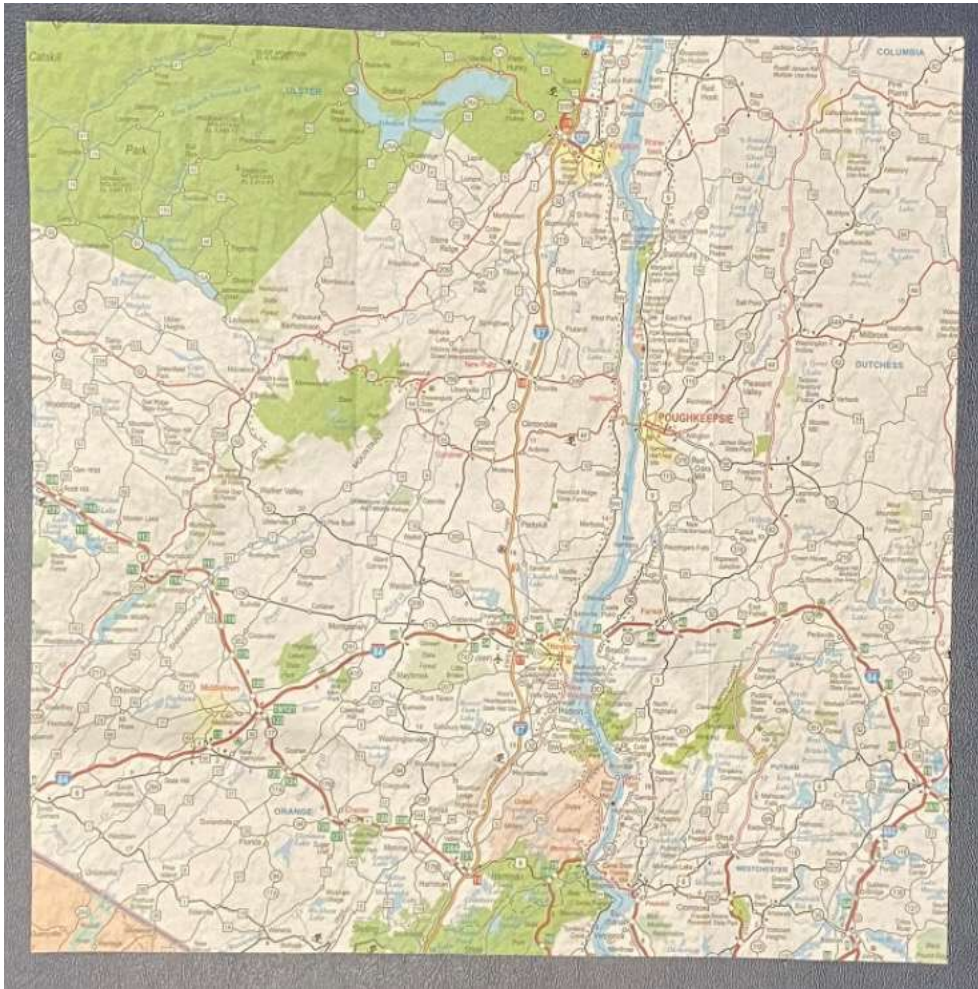

Service project using withdrawn atlases

Samuel R. Brown, Ph.D.

Pages from atlases are cut into 9 ½ inch squares.

Each square is paired with two 3 inch squares.

I will partner with a service club (Kiwanis, Lions, or Rotary) near your library. Its name and location will be inserted here.

Be Safe
Wherever
You May Go

Thank you
for your service

--A joint service project
of the Mesa Rotary Club
Mesa, AZ USA

and
Samuel Brown
cheshbrownsr@gmail.com
Cheshire, CT
USA

The 9 ½ inch squares are folded into origami frames. The 3 inch squares are placed on the front and back of the frame.

This is an origami frame from the project as seen through the cockpit of a fighter jet flying over Iraq.