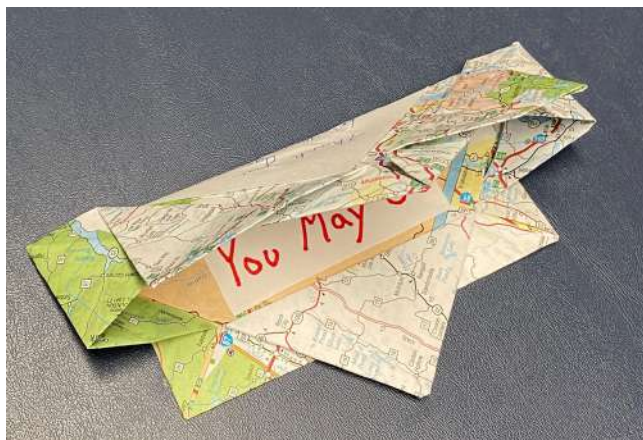

Service project using withdrawn atlases

Samuel R. Brown, Ph.D.

Pages from atlases are cut into 9 ½ inch squares.

Each square is paired with two 3 inch squares.

I will partner with a service club (Kiwanis, Lions, or Rotary) near your library. Its name and location will be inserted here.

Be Safe
Wherever
You May Go

Thank you
for your service

--A joint service project
of the Mesa Rotary Club
Mesa, AZ USA

and
Samuel Brown
cheshbrownsr@gmail.com
Cheshire, CT
USA

The 9 ½ inch squares are folded into origami frames. The 3 inch squares are placed on the front and back of the frame.

And then folded in half to make it easier for shipment

The final step is packing the folded frames into a box where they will be included in care packages for service men and women stationed around the world.

This is an origami frame from the project as seen through the cockpit of a fighter jet flying over Iraq.