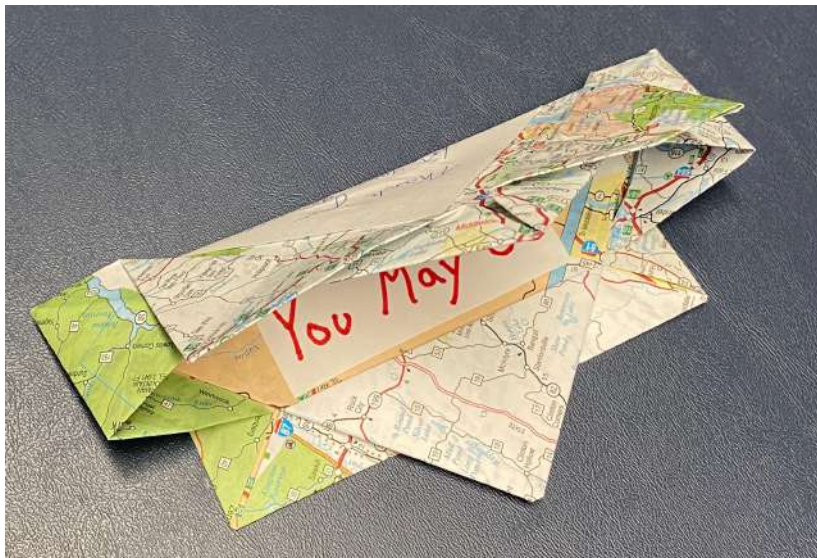

Students create artwork and/or words of encouragement on 3 inch pieces of paper. **At the bottom of the 3 inch piece of paper, each student should write his or her first name and the city and state.** The student creation is joined with a piece of tape (like a booklet) over the paper square with the words Be Safe Wherever You May Go.

The frame is folded in half to make it easier for shipment